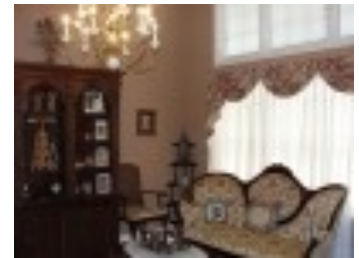

Beautiful Home in Town

Large home on Pinetree Blvd, convenient to shopping and schools.

Property Details

MLS# 900794
Price \$249,900
Status: Active

Total Bedroom(s) 3
Total Bath(s) 3.0
Total Square Feet 2745 sq. ft.
Year Built 1997
Lot Size 0.76 acre(s)